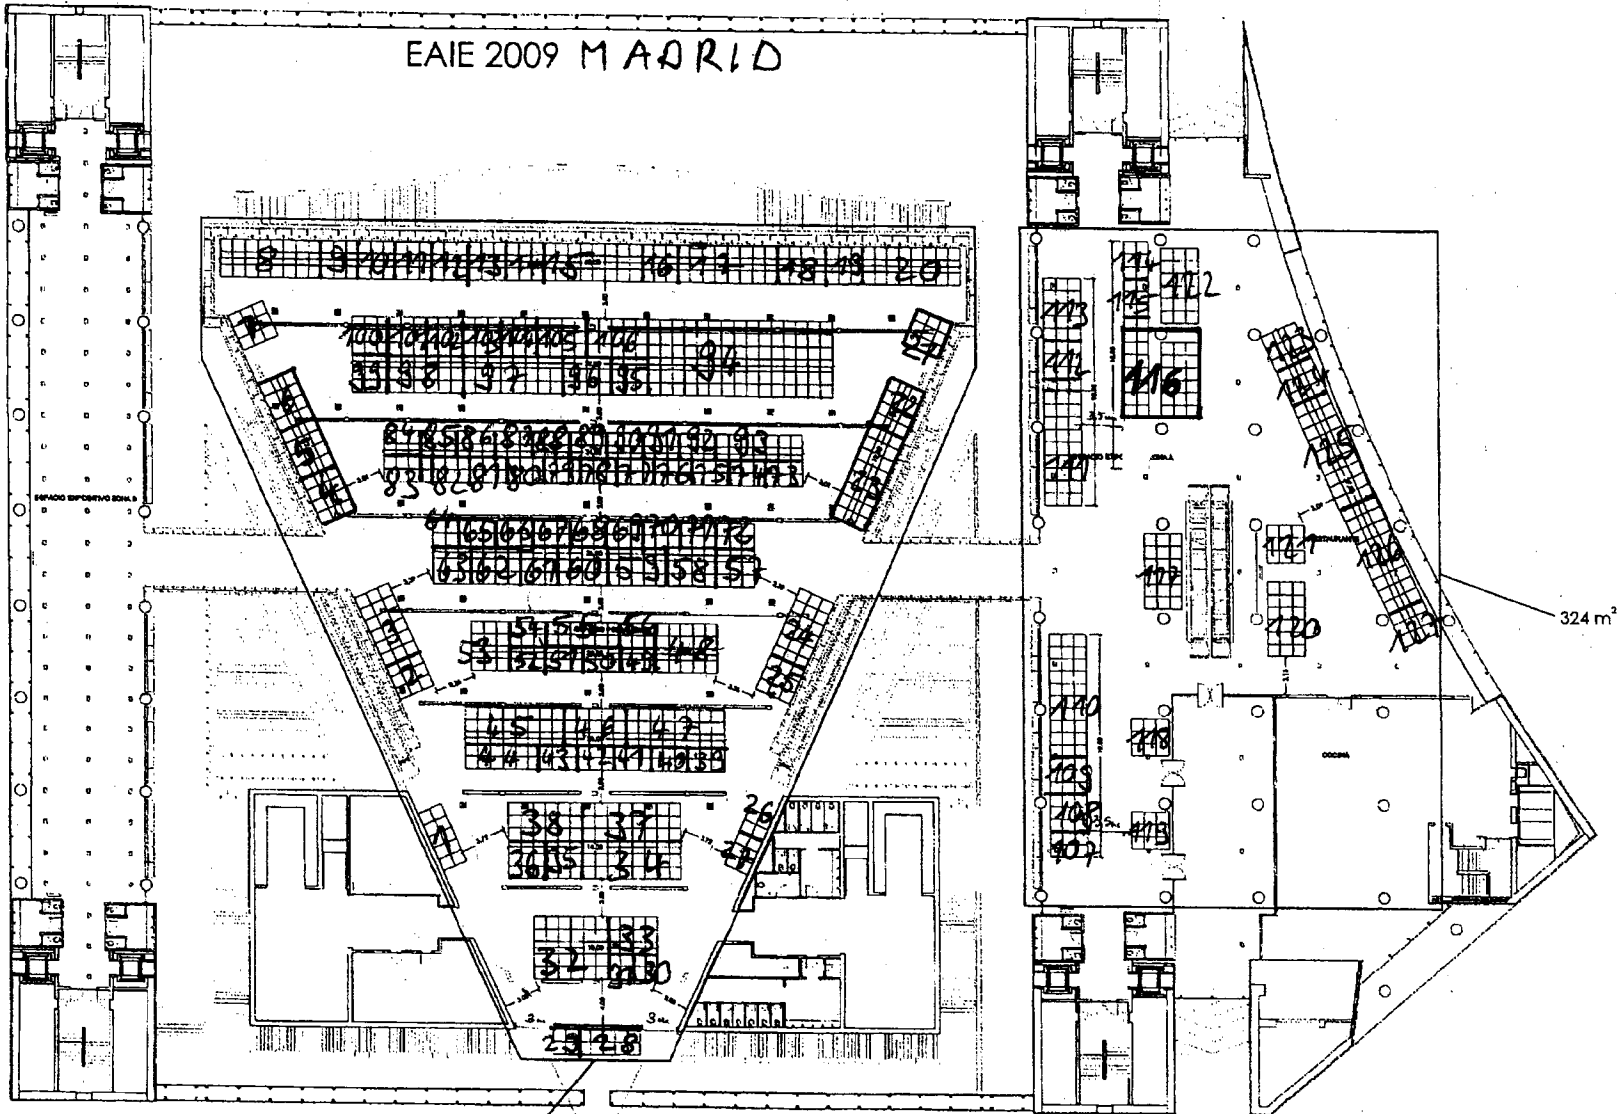

EAIE 2009 MADRID

1177 m²

EXHIBITION SPACE
TOTAL: 1,501 m²

324 m²